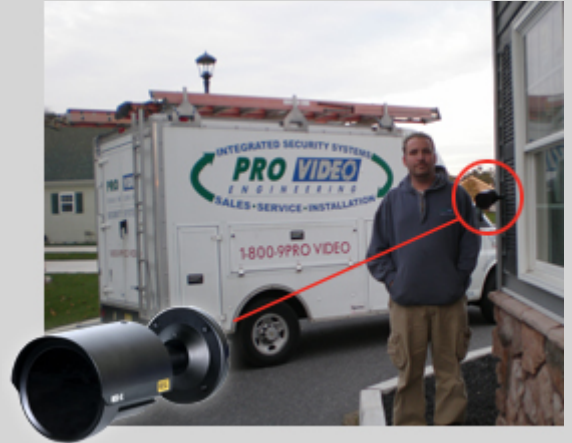

Extreme CCTV®
SURVEILLANCE SYSTEMS

A member of the Bosch Group

EXTREME CCTV REG® DEALER PROGRAM

REG-X AND BOSCH FLEXIDOME TEAM UP TO HELP CATCH CRIMINALS AT PRIVATE RESIDENTIAL COMMUNITY

When Liberty Village Active Adult Community experienced car theft and vandalism at its premises, it installed the [REG-X Close-Range License Plate Capture camera](#) to work in tandem with existing [Bosch FlexiDome cameras](#) in an effort to pinpoint individuals committing the crimes.

Situated at the gated community's access point, both Bosch FlexiDome and REG-X deliver highly effective surveillance: Bosch FlexiDome provides comprehensive day-night viewing of the property, enabling security operators to detect suspicious activity and unauthorized vehicles on-site. REG-X captures definitive plate images of all vehicles frequenting the premises, allowing positive identification of suspected offenders.

Within 36 hours of Bosch FlexiDome and REG-X providing joint surveillance at Liberty Village, authorities were able to identify and apprehend individuals who had been targeting the community. Liberty Village has not experienced further criminal activity since.

"I'm glad we were able to provide Liberty Village with such effective solutions to its security challenges. FlexiDome and REG-X were ideal choices for this application. FlexiDome produces an excellent image of the exact field of view we want – in this case, the access point of this gated property – for effective scene monitoring. And REG-X, delivering an absolute daytime and nighttime plate image of every vehicle, provides reliable information as to who frequents the site. Together, these cameras gave authorities the evidence they needed to identify and arrest the culprits committing crime at Liberty Village. The residents definitely feel safer and more secure."